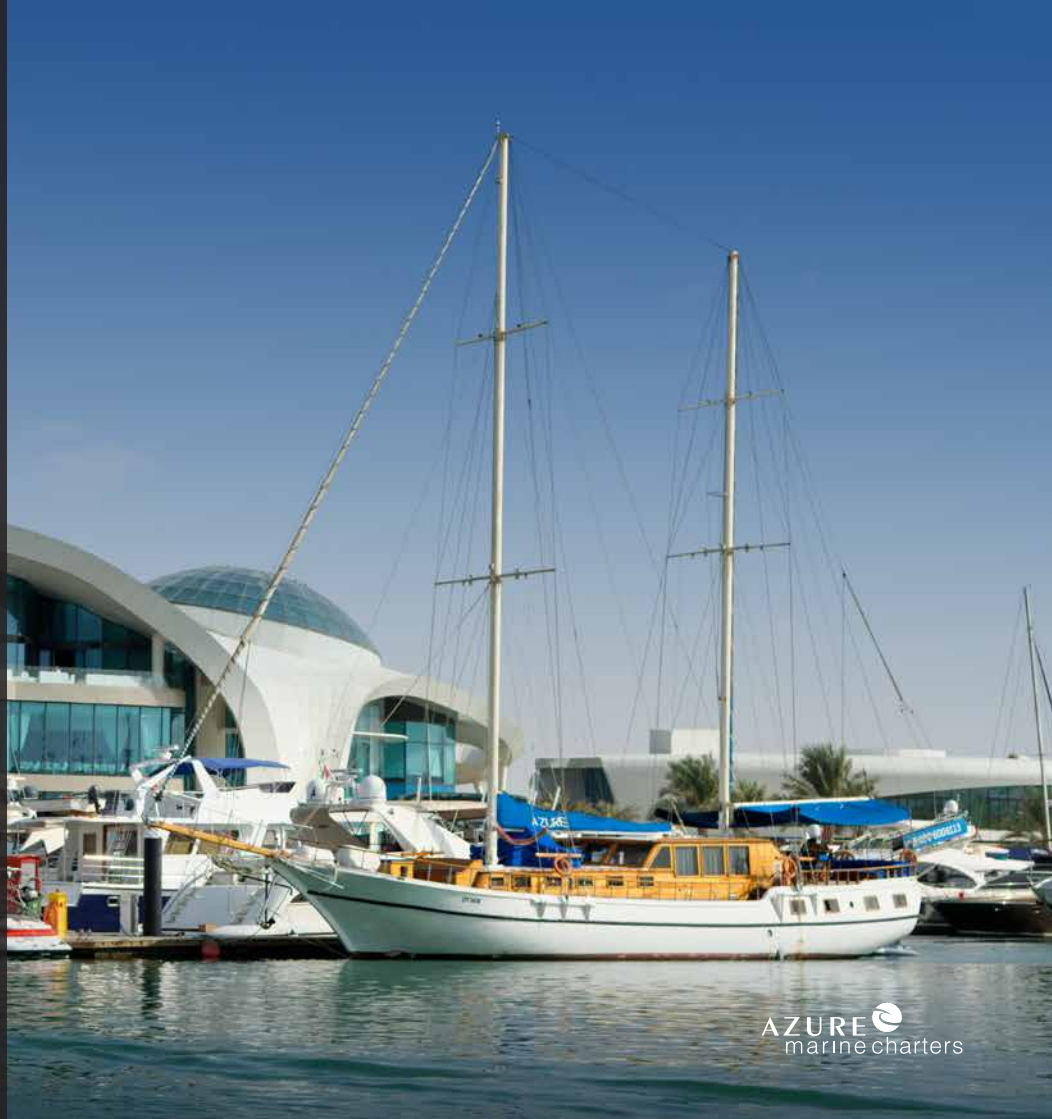

Be a part of the most
exclusive event in the
UAE calendar.

Join us at the
Race Week in Abu Dhabi
24th - 26th November 2017

AZURE 
marine charters

MY Azure

Yacht type: Gulet
Country: Turkey
Length: 24.0 m
Beam: 6.2 m
Draft: 3.6 m
Air Draft: 23 m

- Marina Passes with Yacht Access
- Stunning Location within the Marina
- Big Screens in Front of the Yacht
- Access to the After-Race Concerts
- Various F&B Options
- 30 Passes Available

enquiry@azurecharters.com